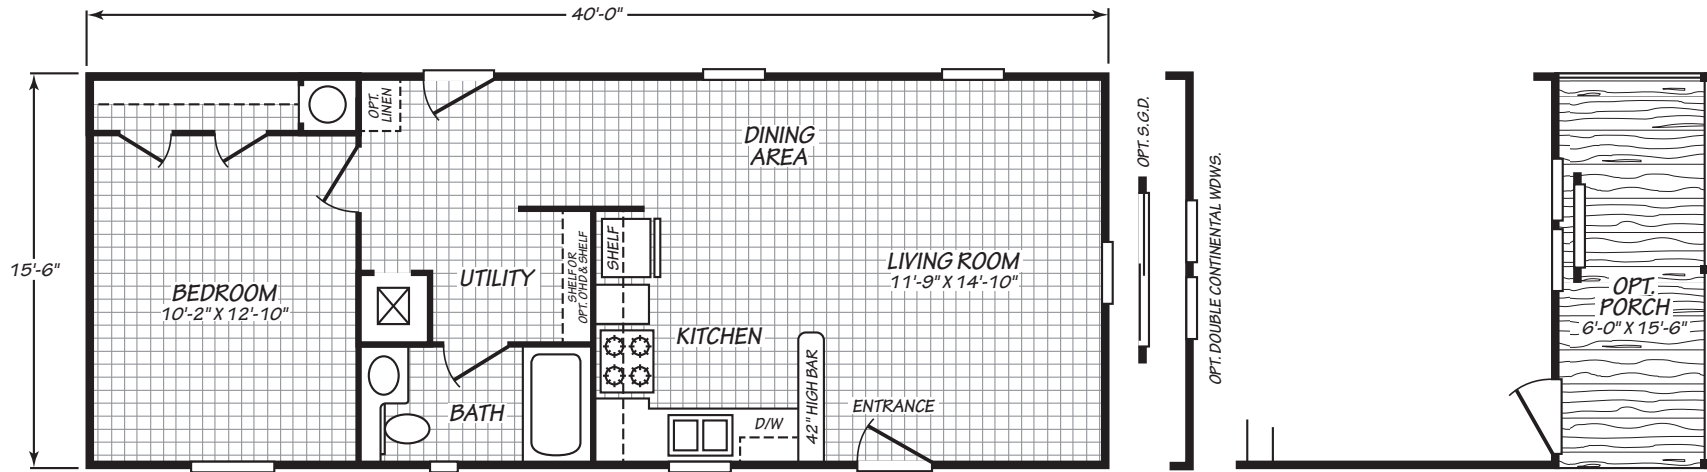

# LANDMARK

16401L

1 bedroom • 1 bathroom • 620 sqft

©2025 CAVCO HOMES INC. ALL RIGHTS RESERVED. All images are for illustrative purposes only and may include non-standard options. Standard features are subject to change. Contact the retailer or builder for current measurements and features.