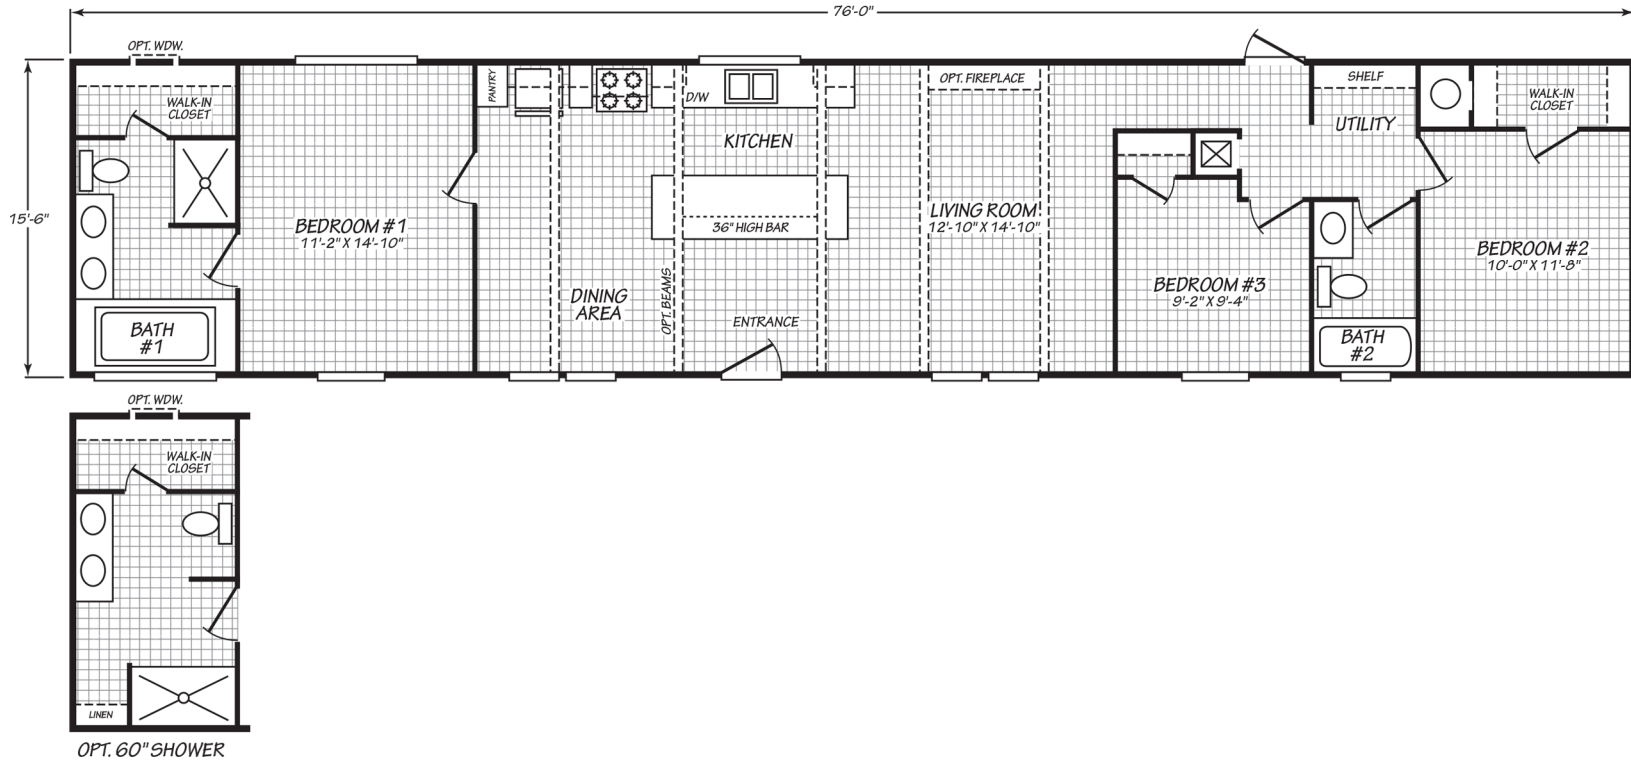

LANDMARK

16763E
3 bedroom • 2 bathroom • 1,178 sqft

©2025 CAVCO HOMES INC. ALL RIGHTS RESERVED. All images are for illustrative purposes only and may include non-standard options. Standard features are subject to change. Contact the retailer or builder for current measurements and features.