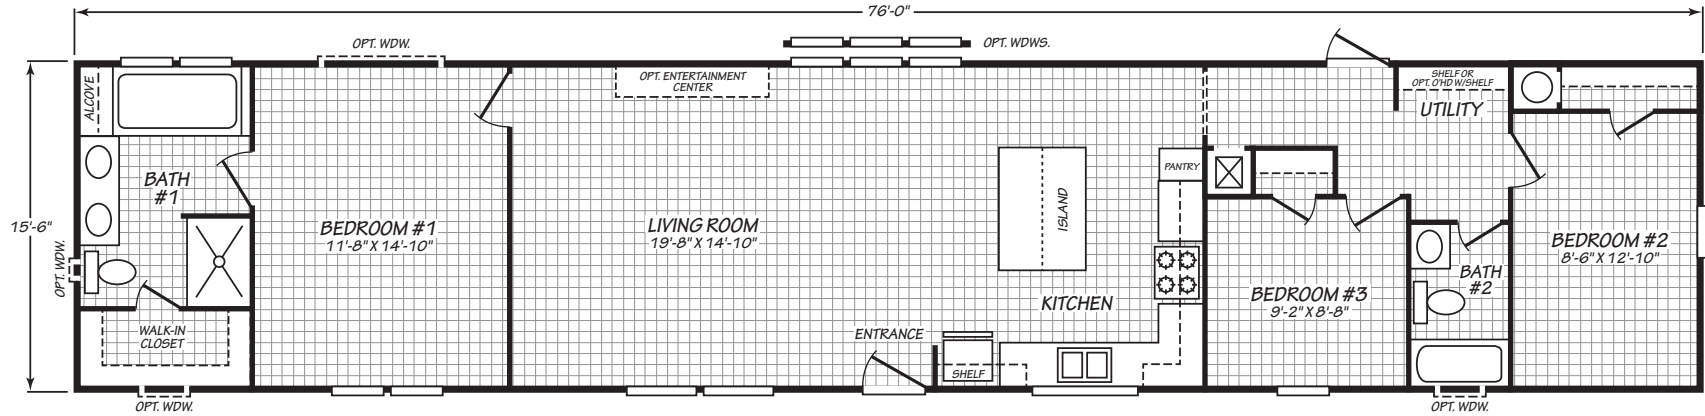

LANDMARK

16763J

3 bedroom • 2 bathroom • 1,178 sqft

OPT. 60" SHOWER

©2025 CAVCO HOMES INC. ALL RIGHTS RESERVED. All images are for illustrative purposes only and may include non-standard options. Standard features are subject to change. Contact the retailer or builder for current measurements and features.