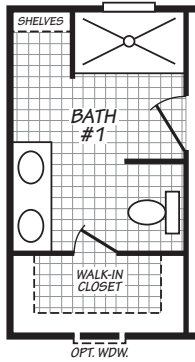

LANDMARK

16763J

3 bedroom • 2 bathroom • 1,178 sqft

OPT. 60" SHOWER

©2025 CAVCO HOMES INC. ALL RIGHTS RESERVED. All images are for illustrative purposes only and may include non-standard options. Standard features are subject to change. Contact the retailer or builder for current measurements and features.