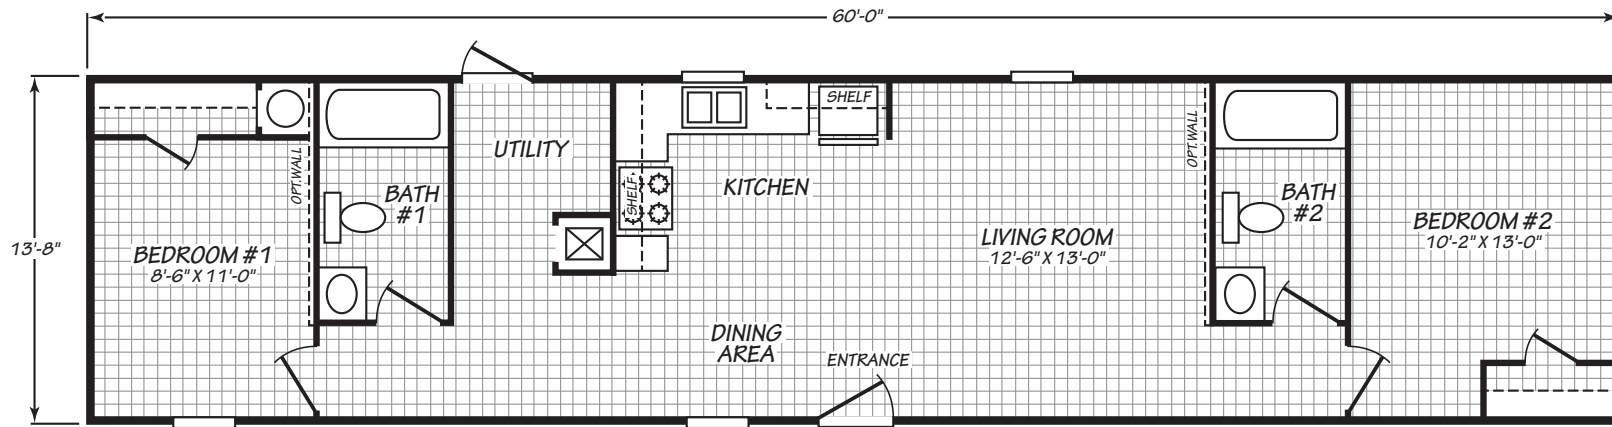

VALUHOMES LIMITED

14602U

2 bedroom • 2 bathroom • 820 sqft

©2025 CAVCO HOMES INC. ALL RIGHTS RESERVED. All images are for illustrative purposes only and may include non-standard options. Standard features are subject to change. Contact the retailer or builder for current measurements and features.